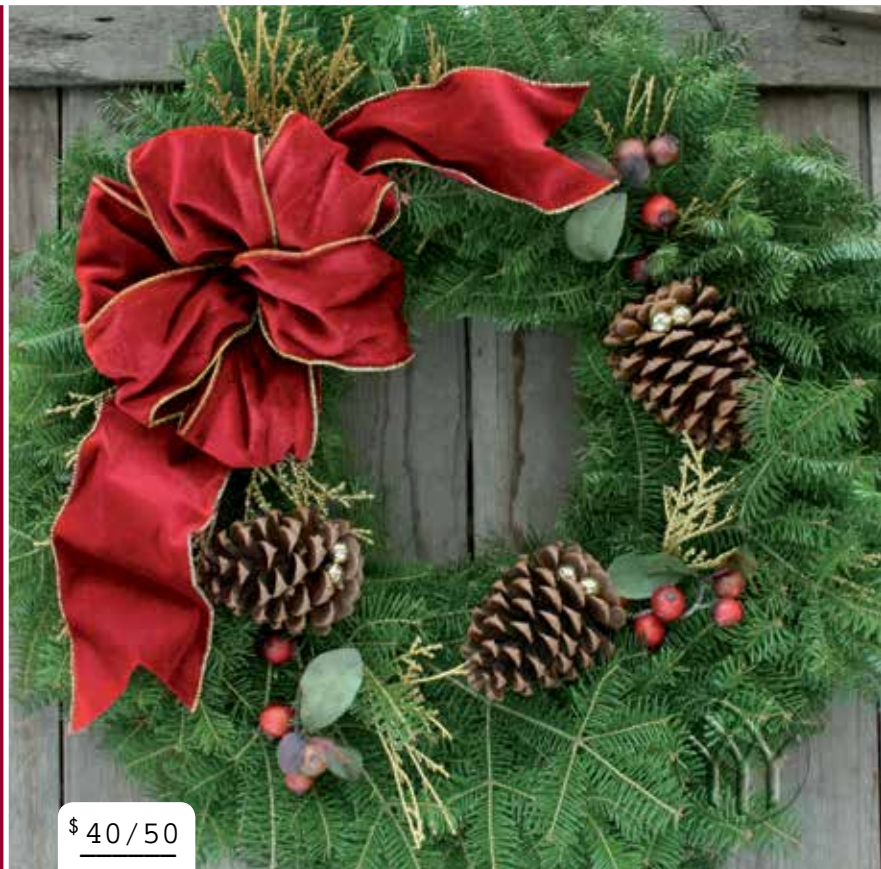

▼ CLASSIC SPRAY

\$ 27

CRANBERRY SPLASH WREATH ▶

The elegant gold trimmed, wired fabric bow centerpiece this lovely wreath as a truly stunning Holiday Decoration. The faux cranberry picks and large pine cones laced with gold jingle bells complete the exquisite look of this popular Christmas Wreath and Door Spray!

▼ CRANBERRY SPLASH SPRAY

\$ 30

\$ 40 / 50

All Wreaths are hand crafted with fresh evergreen fir boughs.

All Door Sprays are hand tied with mixed evergreens of Balsam Fir, Western Red Cedar & Norway Pine. Each Door Spray is approximately 26" long and 15" wide.

\$ 40/50

◀ VICTORIAN WREATH

The elegant gold trimmed, wired satin bow has 7 lavish loops with long tails. The large pine cones laced with gold jingle bells and the bulb sets add to the stylish look of these most popular Holiday Evergreens.